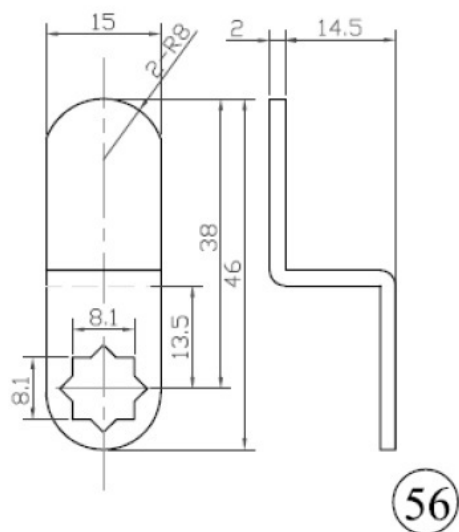

PRODUCT SHEET

Description:

Cam No. 56 For 1900 Series, Cranked 16mm, C/E 38mm

Item number:

14.04.297-0

Units	Box	Carton	HS Code	Barcode
Pcs.	1	400	8301600090	
				5704866041263

SISO A/S

Mileparken 11
DK-2740 Skovlunde
Denmark
VAT: DK 24786013